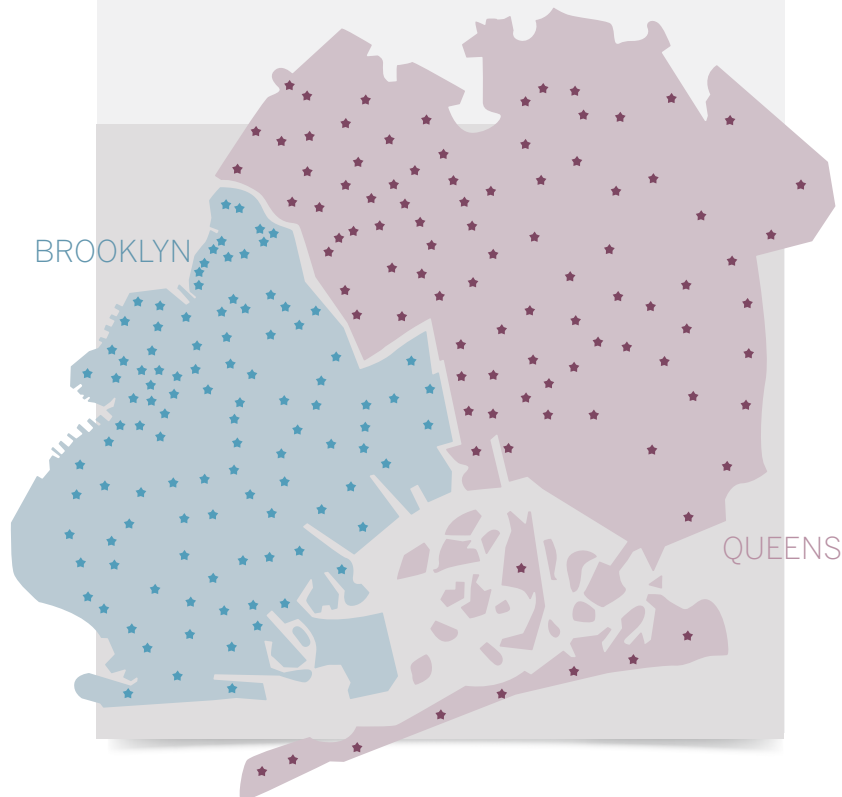

74,277
TOTAL COPIES

 **42,632** Mailed Copies
 **31,645** Parish Copies

The Tablet reaches the NYDMA, all 50 states, and 4 countries globally.

2018 Statistical Information of the Diocese of Brooklyn

Out of
1.5 MILLION
CATHOLICS